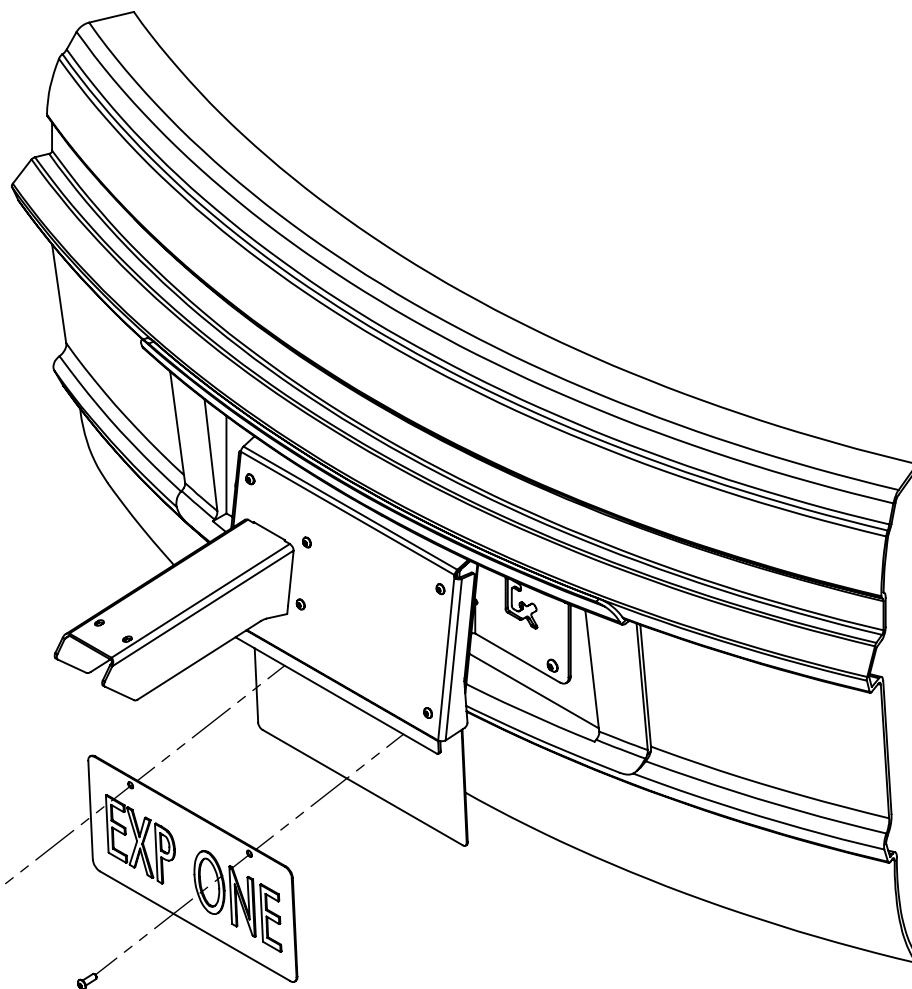

6X 1/4-20 x .5" BUTTON HEAD BOLT
W/ CLIPNUTS

2X 1/4-20 x .5" BUTTON HEAD BOLT
W/NYLOCK

2X 1/2-20 x .5" BUTTON HEAD BOLT
W/CLIP NUTS

2X 1/2-20 x .5" BUTTON HEAD BOLT
W/NYLOCK