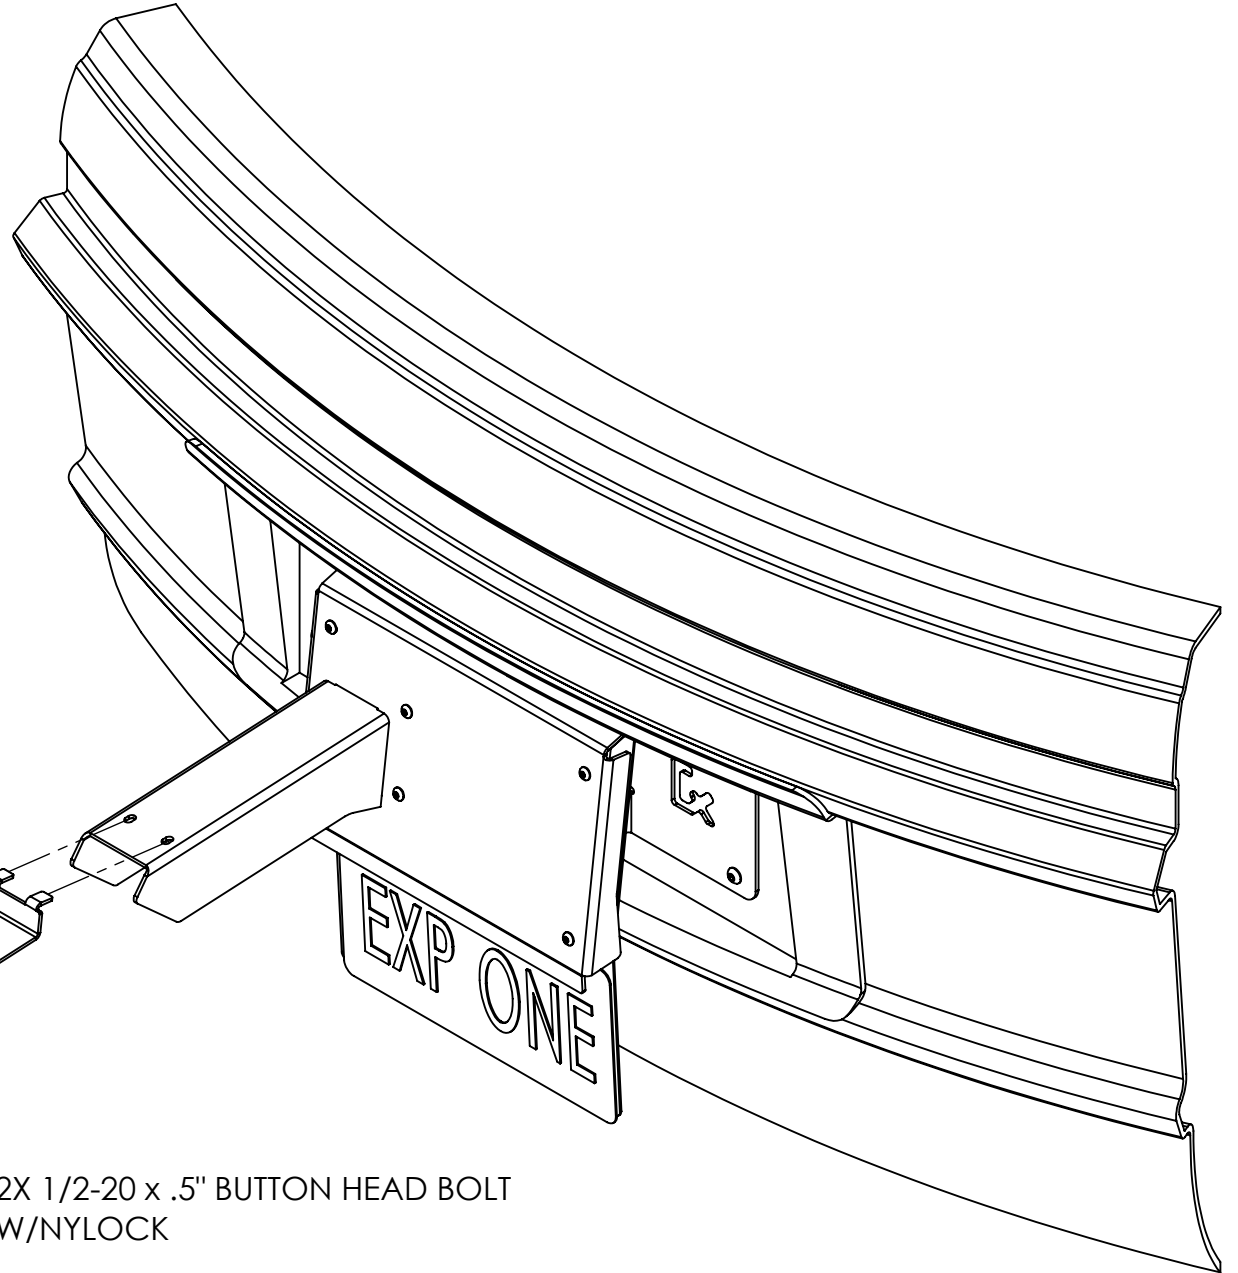

6X 1/4-20 x .5" BUTTON HEAD BOLT
W/ CLIPNUTS

2X 1/4-20 x .5" BUTTON HEAD BOLT
W/NYLOCK

2X 1/2-20 x .5" BUTTON HEAD BOLT
W/CLIP NUTS

2X 1/2-20 x .5" BUTTON HEAD BOLT
W/NYLOCK